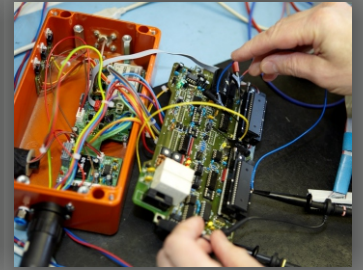

robust

cable control

ATEX-directive

GF - R61

KASYS

GF - R60

Radio remote controls for
all kinds of Canbus

...Do not hesitate to contact us for
a special solution for your requirements