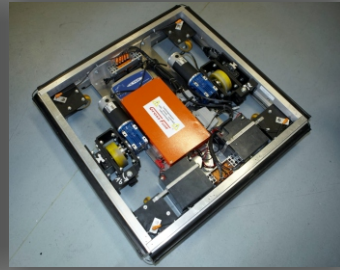

robust

cable control

ATEX-directive

GF - R61

KASYS

GF - R60

Radio remote controls for
all kinds of Canbus

...Do not hesitate to contact us for
a special solution for your requirements