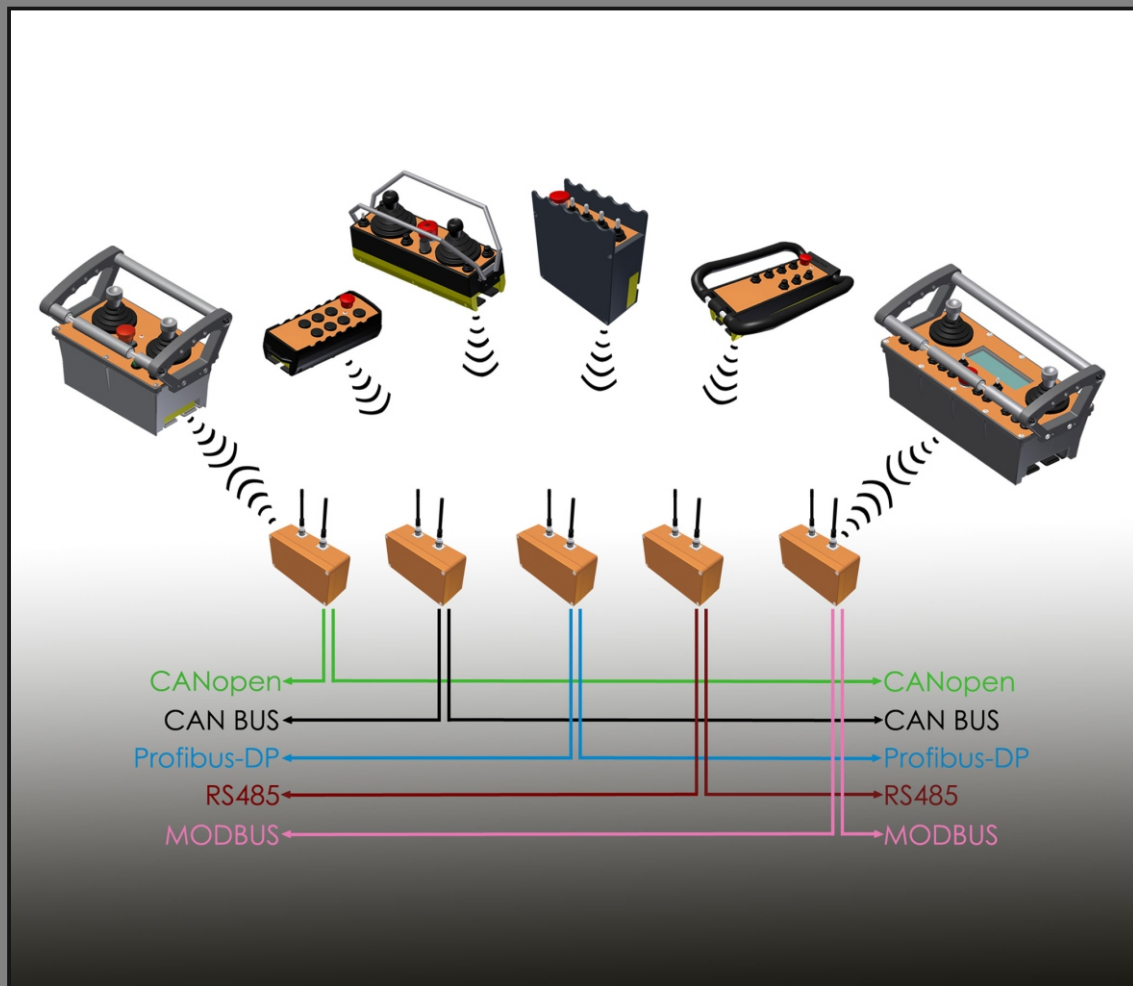

robust

cable control

ATEX-directive

GF - R61

KASYS

GF - R60

Radio remote controls for
all kinds of Canbus

...Do not hesitate to contact us for
a special solution for your requirements